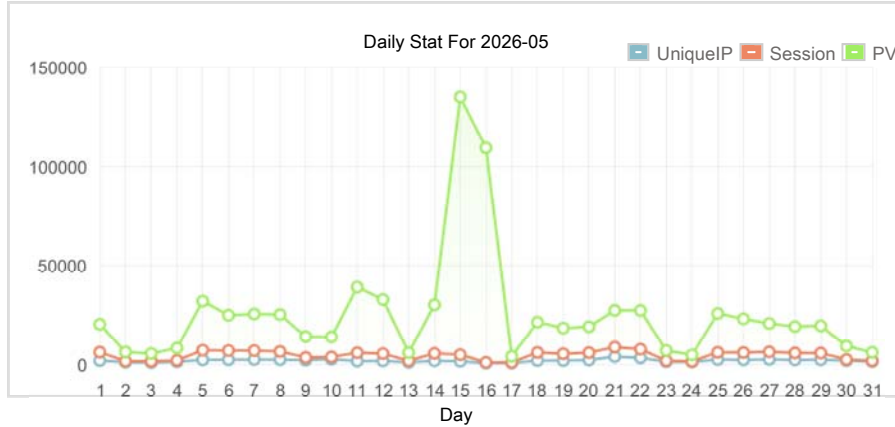

29  
PV:19890

ใน 1 เดือน

D/M/Y	Page Views	Unique IPs	Sessions	Return IPs	Visitors	[New%/Return%]	Exit Rate	Max User Online	Social Referrer(%)	Search Referrer(%)	Mobile PV(%)
1/05/2026	20,625	2,392	6,589	1,420	3,721	[38.59/63.96]	56.70	93 (09:55 น.)	1.81	13.78	23.66
2/05/2026	6,638	1,498	2,053	842	1,645	[60.30/42.19]	53.11	22 (14:17 น.)	3.18	18.85	51.84
3/05/2026	5,892	1,357	1,981	785	1,523	[63.03/40.38]	54.63	22 (22:24 น.)	3.77	19.37	54.55
4/05/2026	8,675	1,707	2,441	938	1,890	[59.15/44.29]	53.98	29 (14:38 น.)	4.13	16.73	43.24
5/05/2026	32,206	2,716	7,586	1,664	4,223	[38.69/64.43]	54.87	102 (09:26 น.)	1.42	11.16	18.63
6/05/2026	25,168	2,780	7,378	1,667	4,217	[36.57/66.07]	55.87	89 (10:02 น.)	1.32	13.05	23.20
7/05/2026	25,761	2,869	7,348	1,707	4,243	[39.31/64.11]	55.79	93 (15:00 น.)	1.48	13.13	24.75
8/05/2026	25,488	2,808	6,917	1,713	4,110	[37.62/64.67]	53.69	96 (09:51 น.)	1.49	12.88	21.69
9/05/2026	14,447	2,564	3,886	1,686	2,831	[57.26/47.12]	46.49	46 (21:22 น.)	2.22	19.42	57.58
10/05/2026	14,260	3,065	4,165	1,943	2,918	[53.60/52.02]	46.73	63 (08:11 น.)	1.47	23.77	77.17
11/05/2026	39,187	2,110	6,282	1,181	3,463	[34.74/66.68]	59.27	93 (11:12 น.)	0.92	6.15	11.31
12/05/2026	32,999	2,196	5,830	1,225	3,405	[40.50/61.70]	59.04	91 (15:07 น.)	1.41	6.34	16.53
13/05/2026	6,344	1,440	2,250	756	1,823	[64.89/37.03]	58.40	30 (14:29 น.)	2.99	15.94	51.42
14/05/2026	30,351	2,211	5,959	1,178	3,539	[43.01/59.20]	59.14	78 (09:27 น.)	1.19	7.43	14.92
15/05/2026	134,831	2,010	5,332	1,068	3,158	[40.63/61.78]	60.77	67 (09:11 น.)	0.15	1.60	2.69
16/05/2026	109,379	1,071	1,439	494	1,186	[64.84/36.51]	62.23	18 (14:48 น.)	0.12	0.60	2.16
17/05/2026	4,483	1,078	1,473	516	1,223	[62.47/38.35]	61.45	17 (13:51 น.)	2.50	16.46	57.06
18/05/2026	21,732	2,357	6,424	1,276	3,662	[38.64/63.08]	58.98	79 (09:19 น.)	0.79	12.76	21.72
19/05/2026	18,698	2,323	5,762	1,199	3,475	[41.76/60.03]	60.60	70 (09:32 น.)	0.71	12.88	25.04
20/05/2026	19,373	2,639	6,328	1,416	3,817	[43.96/57.93]	59.44	78 (09:56 น.)	1.06	14.91	28.75
21/05/2026	27,578	4,330	9,120	2,807	5,459	[47.11/57.12]	49.11	105 (17:19 น.)	2.83	17.37	45.24
22/05/2026	27,519	3,725	8,062	2,293	5,010	[46.37/56.71]	50.21	132 (09:31 น.)	1.39	14.39	33.86
23/05/2026	7,422	1,747	2,262	889	1,880	[69.20/32.98]	55.45	24 (14:28 น.)	1.36	13.30	58.65
24/05/2026	5,206	1,586	1,949	781	1,670	[67.31/34.13]	56.97	22 (14:38 น.)	2.06	15.67	68.98
25/05/2026	26,057	2,868	6,469	1,501	3,997	[47.24/55.54]	57.39	100 (09:43 น.)	0.66	10.75	22.19
26/05/2026	23,328	2,725	6,359	1,433	3,876	[42.16/59.75]	57.84	81 (10:05 น.)	0.70	11.86	23.82
27/05/2026	21,029	2,932	6,732	1,632	3,933	[42.64/59.60]	56.75	84 (10:03 น.)	1.03	14.14	33.66
28/05/2026	19,474	2,676	6,156	1,395	3,790	[47.99/54.46]	58.99	75 (10:07 น.)	1.40	11.82	29.25
29/05/2026	19,890	2,750	6,126	1,445	3,864	[51.29/50.80]	58.84	74 (10:47 น.)	3.97	9.72	31.77
30/05/2026	9,644	2,264	2,869	1,213	2,563	[84.35/17.67]	56.96	30 (13:44 น.)	14.10	6.16	74.17
31/05/2026	6,473	1,818	2,243	876	1,986	[79.46/22.71]	58.72	22 (13:26 น.)	11.28	9.44	76.55
<b>Unique</b>	<b>58,765</b>		<b>34,658</b>	<b>58,377</b>							
<b>Summation</b>	<b>790,157</b>		<b>155,770</b>								
<b>Average</b>	25,489	2,342	5,025	1,321	3,165	[47.69/54.91]	56.40	65	1.35	8.90	21.75