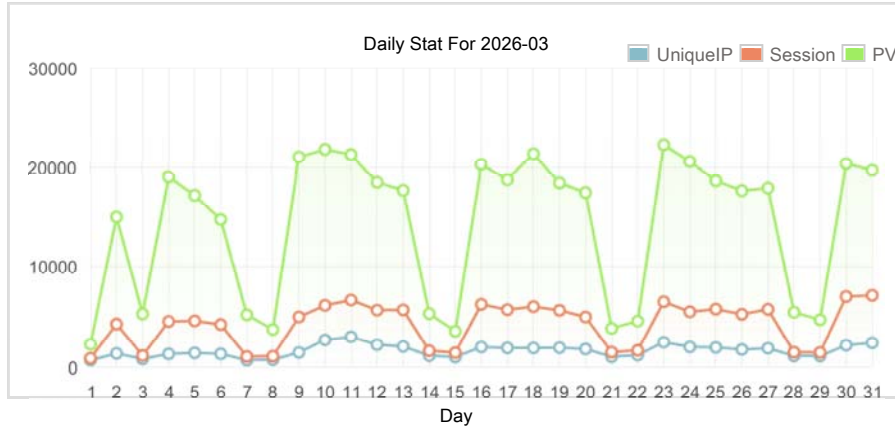

ใน 1 เดือน

D/M/Y	Page Views	Unique IPs	Sessions	Return IPs	Visitors	[New%/Return%]	Exit Rate	Max User Online	Social Referrer(%)	Search Referrer(%)	Mobile PV(%)
1/03/2026	2,221	619	826	276	694	[61.53/40.63]	64.12	12 (15:47 น.)	3.29	12.79	50.38
2/03/2026	15,041	1,303	4,254	782	2,342	[33.82/68.57]	58.05	64 (09:38 น.)	0.64	9.17	16.13
3/03/2026	5,266	753	1,087	357	848	[57.90/44.81]	61.65	14 (14:53 น.)	1.06	6.48	34.90
4/03/2026	19,047	1,254	4,520	723	2,423	[31.57/70.33]	57.93	79 (09:37 น.)	0.72	6.14	12.68
5/03/2026	17,229	1,358	4,573	766	2,516	[35.29/67.61]	58.79	70 (09:50 น.)	1.26	6.47	16.70
6/03/2026	14,785	1,259	4,202	730	2,344	[35.11/67.49]	59.09	68 (08:52 น.)	1.28	6.52	18.28
7/03/2026	5,182	628	991	318	777	[63.19/38.61]	54.94	15 (13:41 น.)	1.51	6.14	27.56
8/03/2026	3,709	672	1,022	361	804	[62.44/39.93]	58.02	11 (10:46 น.)	1.81	10.84	37.96
9/03/2026	21,040	1,396	4,963	821	2,732	[34.99/67.97]	57.23	76 (09:45 น.)	0.59	6.05	12.40
10/03/2026	21,799	2,669	6,123	1,407	3,923	[54.45/49.02]	58.50	66 (10:01 น.)	7.20	15.18	22.40
11/03/2026	21,287	2,975	6,659	1,654	4,311	[58.06/45.02]	56.01	81 (09:17 น.)	6.15	14.88	24.86
12/03/2026	18,515	2,175	5,644	1,230	3,472	[50.17/53.66]	57.29	78 (08:52 น.)	2.50	11.35	20.20
13/03/2026	17,716	2,001	5,668	1,072	3,376	[47.99/54.95]	59.01	72 (11:20 น.)	2.03	11.52	20.73
14/03/2026	5,298	1,079	1,573	535	1,288	[66.54/35.09]	60.72	16 (12:48 น.)	2.57	12.27	53.76
15/03/2026	3,537	949	1,384	471	1,125	[67.02/34.76]	60.26	15 (14:00 น.)	3.82	16.91	48.43
16/03/2026	20,309	1,949	6,223	1,083	3,533	[42.85/59.44]	57.33	109 (14:27 น.)	1.03	10.54	15.60
17/03/2026	18,762	1,858	5,694	1,006	3,248	[43.10/59.82]	59.08	75 (09:58 น.)	1.19	8.57	16.59
18/03/2026	21,366	1,853	5,998	1,015	3,400	[41.82/61.35]	57.24	78 (10:49 น.)	0.91	8.15	16.35
19/03/2026	18,445	1,881	5,631	1,028	3,303	[43.32/59.19]	59.08	82 (08:59 น.)	1.57	9.10	19.59
20/03/2026	17,495	1,743	4,956	951	2,975	[43.70/58.12]	60.85	64 (09:04 น.)	1.05	7.85	19.38
21/03/2026	3,821	973	1,427	484	1,205	[70.46/31.37]	59.62	15 (11:49 น.)	1.96	14.68	50.64
22/03/2026	4,551	1,133	1,615	574	1,333	[70.14/32.63]	59.15	19 (13:45 น.)	1.27	17.75	48.89
23/03/2026	22,256	2,432	6,487	1,440	3,798	[45.23/57.93]	57.29	85 (09:22 น.)	0.97	12.91	17.72
24/03/2026	20,596	1,957	5,479	1,091	3,216	[42.63/59.98]	58.78	77 (09:09 น.)	0.75	10.03	15.33
25/03/2026	18,652	1,902	5,746	1,084	3,175	[40.79/62.02]	60.13	82 (14:37 น.)	1.23	10.72	18.45
26/03/2026	17,686	1,697	5,234	959	2,907	[38.05/64.67]	59.98	69 (09:36 น.)	1.10	10.31	14.57
27/03/2026	17,941	1,823	5,727	1,003	3,166	[39.26/63.20]	60.23	79 (09:42 น.)	1.95	10.47	22.45
28/03/2026	5,433	1,053	1,419	500	1,181	[68.16/34.04]	60.18	15 (15:52 น.)	2.36	11.06	42.89
29/03/2026	4,677	1,042	1,396	546	1,149	[63.88/38.99]	57.61	17 (15:33 น.)	1.41	13.19	55.51
30/03/2026	20,383	2,124	7,009	1,227	3,705	[37.49/65.70]	59.18	102 (09:50 น.)	1.62	11.81	19.00
31/03/2026	19,708	2,371	7,123	1,342	3,933	[40.12/62.70]	59.38	93 (14:56 น.)	1.60	11.46	24.15
Unique		39,503		22,154	44,401						
Summation	443,753		130,653								
Average	14,315	1,577	4,215	866	2,523	[45.83/56.92]	58.93	58	1.85	10.26	20.87